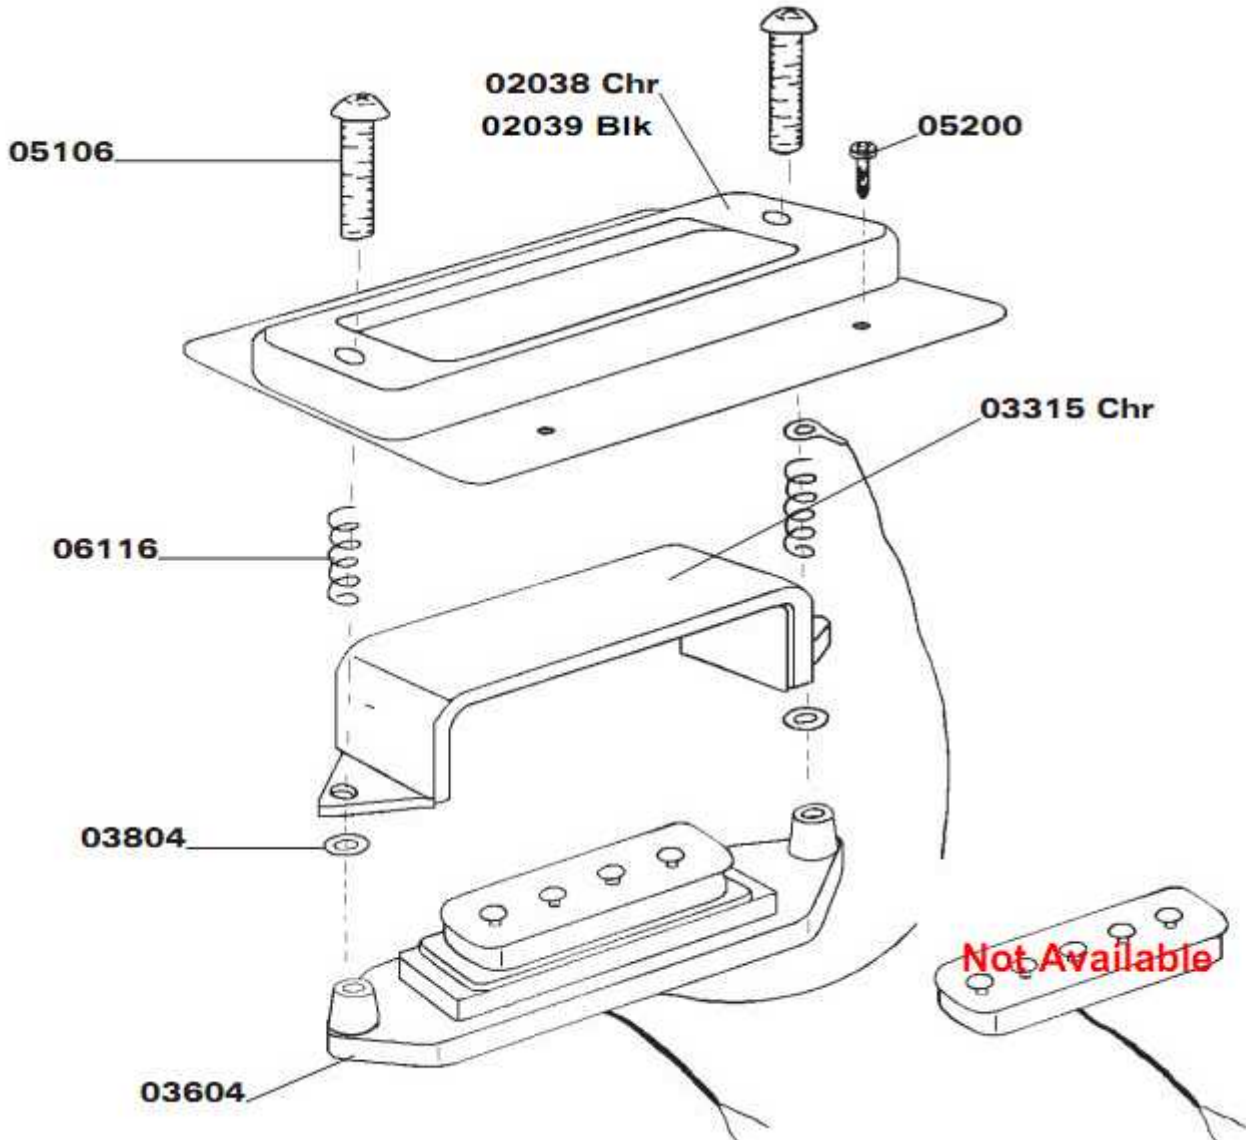

Treble Pickup Assembly Hi Gain

- 00003 Pickup Assembly 4003
- 02038 Mounting Ring Chrome
- 03315 Pickup Cover Chrome
- 03604 Base Pickup
- 03804 Washer
- 05106 Mounting Screw
- 05200 Screw
- 06116 Springs